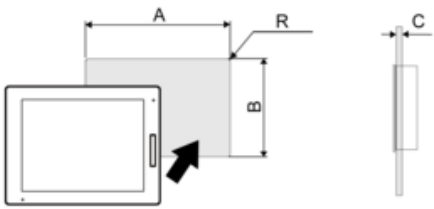

Pogodbena garancija

Garancija	18 months
-----------	-----------

External Dimensions

Display Unit with Box Module

- 1 Front
- 2 Left
- 3 Bottom

Installation with Installation Fasteners and Dimensions with Cables

- (A) Rotation area of the fastener
- (B) Pitch of the center of installation fastner screws

- 1 Right
- 2 Front
- 3 Left
- 4 Bottom

Mounting

Panel Cut Dimensions

Dimensions in mm

A	B	C	R
301.5 (+1/-0)	227.5 (+1/-0)	1.6...5	3 max.