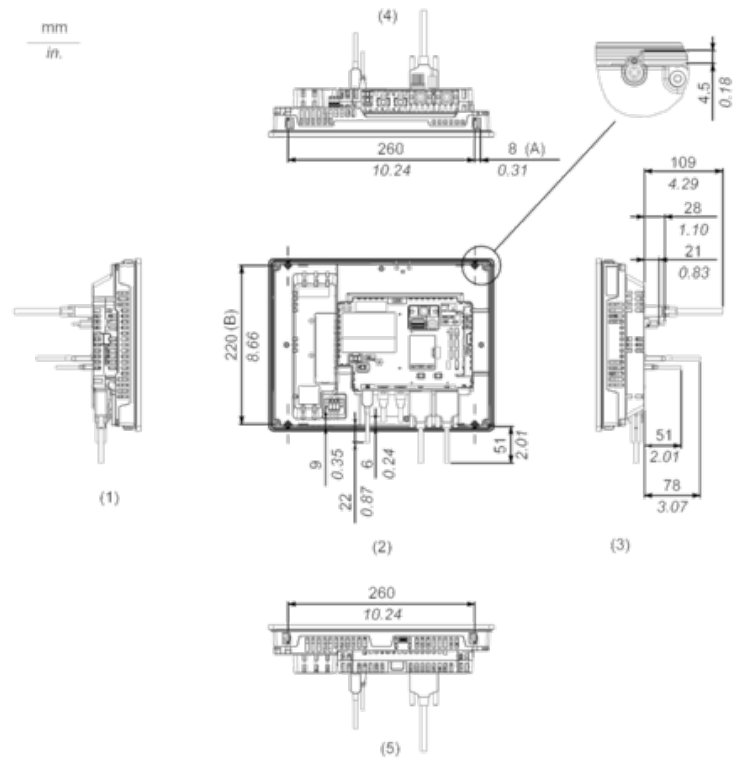

Pogodbena garancija

Garancija	18 months
-----------	-----------

External Dimensions

Display Unit with Box Module

- 1 Front
- 2 Left
- 3 Bottom

Installation with Installation Fasteners and Dimensions with Cables

- (A) Rotation area of the fastener
- (B) Pitch of the center of installation fastner screws

- 1 Right
- 2 Front
- 3 Left
- 4 Bottom

Mounting

Panel Cut Dimensions

Dimensions in mm

A	B	C	R
301.5 (+1/-0)	227.5 (+1/-0)	1.6...5	3 max.