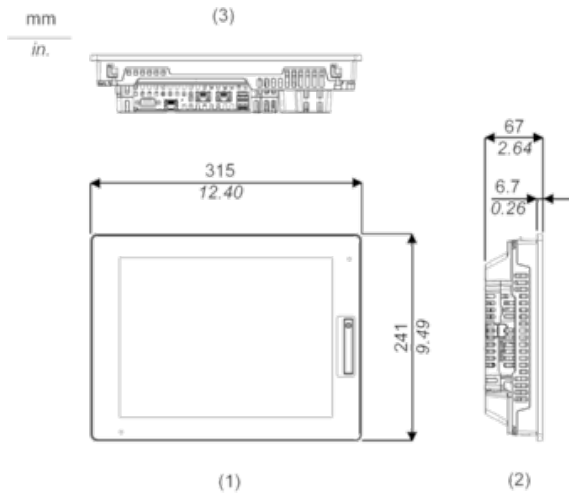

Pogodbena garancija

Garancija	18 months
-----------	-----------

External Dimensions

Display Unit with Box Module

- 1 Front
- 2 Left
- 3 Bottom

Installation with Installation Fasteners and Dimensions with Cables

- (A) Rotation area of the fastener
- (B) Pitch of the center of installation fastner screws

- 1 Right
- 2 Front
- 3 Left
- 4 Bottom

Mounting

Panel Cut Dimensions

Dimensions in mm

A	B	C	R
301.5 (+1/-0)	227.5 (+1/-0)	1.6...5	3 max.