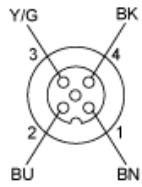

### Pogodbena garancija

Garancija	18 months
-----------	-----------

Dimensions

L : Length of cable

---

Connections and Schemes

---

Connector

BU : Blue  
BN : Brown  
BK : Black  
Y/G : Yellow / Green