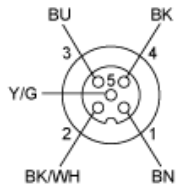

### Pogodbena garancija

Garancija	18 months
-----------	-----------

Dimensions

L : Length of cable

---

Connections and Schemes

---

Connectors

BU : Blue  
BN : Brown  
BK : Black  
Y/G : Yellow / Green  
BK/ Black / White  
WH :