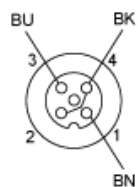

## Pogodbena garancija

Garancija	18 months
-----------	-----------

Dimensions

L : Length of cable

---

## Connections and Schemes

---

### Connector

BN : Brown  
BK : Black  
BU : Blue