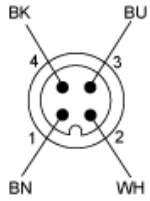

## Pogodbena garancija

Garancija	18 months
-----------	-----------

Dimensions

L : Length of cable

---

## Connections and Schemes

---

### Connector

BN : Brown  
BK : Black  
BU : Blue  
WH : White